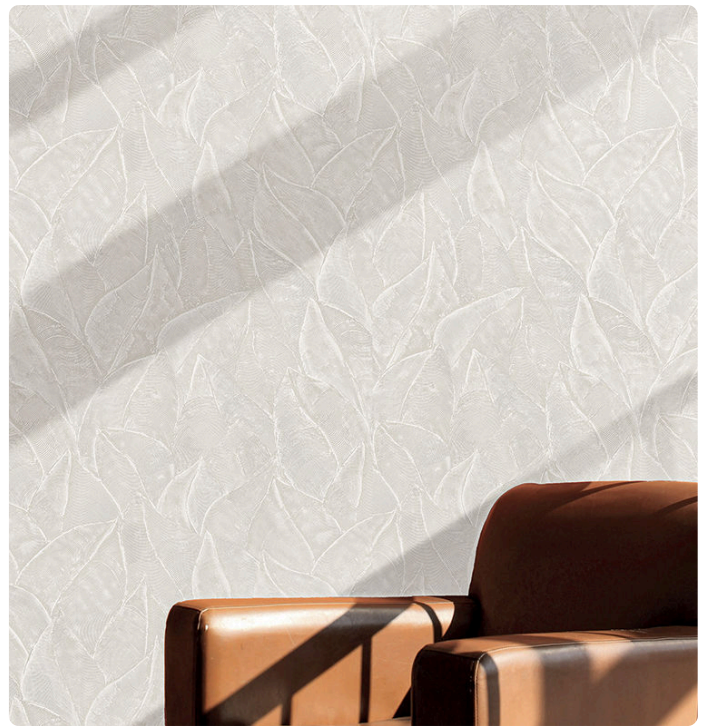

## Description

This collection celebrates Mediterranean aesthetics, reproducing typical textures and dusty colors, bringing out its elegance and style: a reinterpretation of walls, houses, and concrete as symbols of architecture and endurance, enhanced with artistic finishes. Overlay of leaves designed as if they had been made with a wide-comb spatula. Daphne gives depth and dynamism thanks to the leaf veins and the glossy/matte overprint effect created by the contrast between background and pattern. This pattern is offered in different natural shades, including terracotta, sage and cement.

## Technical specifications

SKU	7606
Width	0,70 m - 2.296 ft
Length	10,05 m - 32.964 ft
Composition	HEAVY WEIGHT VINYL
Base Support	NON-WOVEN
Sold by	ROLL
Repeat	90,00 cm - 35.43 in
Match	STRAIGHT MATCH
Vertical repeat	90,00 cm - 35.43 in
Fire rating	B-S2,D0
Strippability	STRIPPABLE
Paste	PASTE THE WALL
Recommended glue	JV ADHESJVE OR JV ADHESJVE CONTRACT SUPER STRONG
Washability	EXTRA WASHABLE