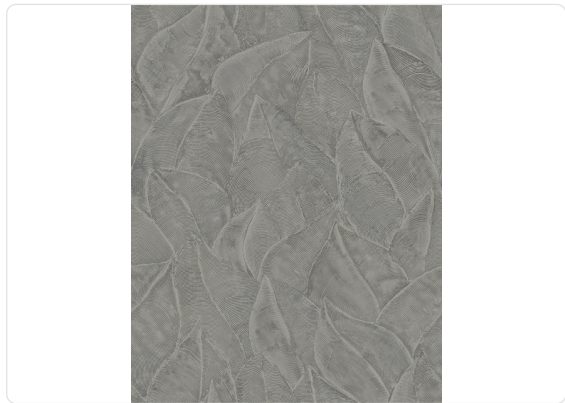

# DAPHNE

Collection JV 104 LITHOS

## Description

This collection celebrates Mediterranean aesthetics, reproducing typical textures and dusty colors, bringing out its elegance and style: a reinterpretation of walls, houses, and concrete as symbols of architecture and endurance, enhanced with artistic finishes. Overlay of leaves designed as if they had been made with a wide-comb spatula. Daphne gives depth and dynamism thanks to the leaf veins and the glossy/matte overprint effect created by the contrast between background and pattern. This pattern is offered in different natural shades, including terracotta, sage and cement.

## Technical specifications

SKU	7606
Width	0,70 m - 2.296 ft
Length	10,05 m - 32.964 ft
Composition	HEAVY WEIGHT VINYL
Base Support	NON-WOVEN
Sold by	ROLL
Repeat	90,00 cm - 35.43 in
Match	STRAIGHT MATCH
Vertical repeat	90,00 cm - 35.43 in
Fire rating	B-S2,D0
Strippability	STRIPPABLE
Paste	PASTE THE WALL
Recommended glue	JV ADHESJVE OR JV ADHESJVE CONTRACT SUPER STRONG
Washability	EXTRA WASHABLE

## Colors (7)

7600

7601

7602

7603

7604

7605

7606