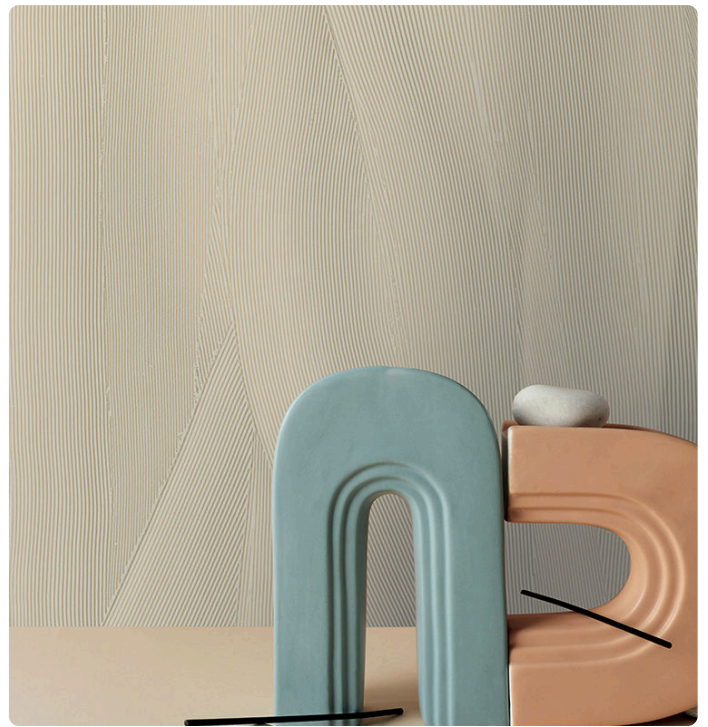

DASOS

Collection JV 104 LITHOS

Description

This collection celebrates Mediterranean aesthetics, reproducing typical textures and dusty colors, bringing out its elegance and style: a reinterpretation of walls, houses, and concrete as symbols of architecture and endurance, enhanced with artistic finishes. Vertical wide comb spatula enriched with a tone-on-tone treatment to give walls depth and sophistication, thanks to elegant and defined lines. Strategically placed matte ridges, treated distinctly from the background, create a pleasant play of light and shadow. The color palette includes warm neutral tones such as white, gray, and sand, and dark nuances such as different shades of brown, to lend warmth and character to modern, elegant rooms.

90,00 cm - 35.43 in

0,70 m - 2.296 ft

Technical specifications

SKU	7613
Width	0,70 m - 2.296 ft
Length	10,05 m - 32.964 ft
Composition	HEAVY WEIGHT VINYL
Base Support	NON-WOVEN
Sold by	ROLL
Repeat	45,00 cm - 17.72 in
Match	OFFSET MATCH
Vertical repeat	90,00 cm - 35.43 in
Fire rating	B-S2,D0
Strippability	STRIPPABLE
Paste	PASTE THE WALL
Recommended glue	JV ADHESJVE OR JV ADHESJVE CONTRACT SUPER STRONG
Washability	EXTRA WASHABLE