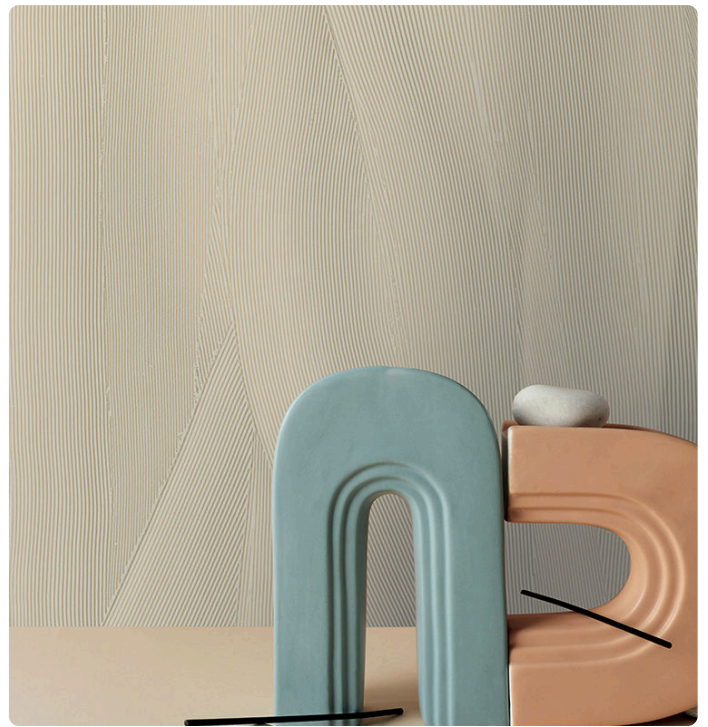

DASOS

Collection JV 104 LITHOS

Description

This collection celebrates Mediterranean aesthetics, reproducing typical textures and dusty colors, bringing out its elegance and style: a reinterpretation of walls, houses, and concrete as symbols of architecture and endurance, enhanced with artistic finishes. Vertical wide comb spatula enriched with a tone-on-tone treatment to give walls depth and sophistication, thanks to elegant and defined lines. Strategically placed matte ridges, treated distinctly from the background, create a pleasant play of light and shadow. The color palette includes warm neutral tones such as white, gray, and sand, and dark nuances such as different shades of brown, to lend warmth and character to modern, elegant rooms.

0,70 m - 2.296 ft

90,00 cm - 35.43 in

Technical specifications

SKU	7616
Width	0,70 m - 2.296 ft
Length	10,05 m - 32.964 ft
Composition	HEAVY WEIGHT VINYL
Base Support	NON-WOVEN
Sold by	ROLL
Repeat	45,00 cm - 17.72 in
Match	OFFSET MATCH
Vertical repeat	90,00 cm - 35.43 in
Fire rating	B-S2,D0
Strippability	STRIPPABLE
Paste	PASTE THE WALL
Recommended glue	JV ADHESJVE OR JV ADHESJVE CONTRACT SUPER STRONG
Washability	EXTRA WASHABLE