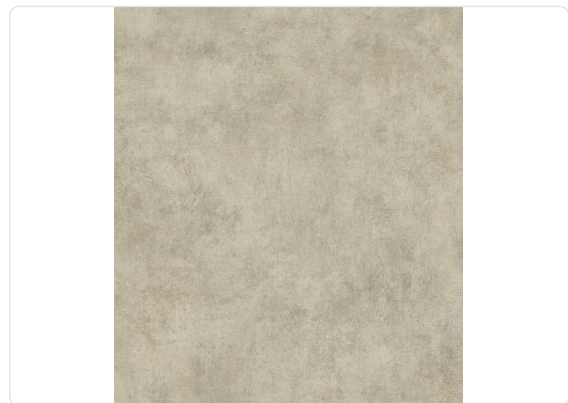

# NEPHELE

Collection JV 104 LITHOS

## Description

This collection celebrates Mediterranean aesthetics, reproducing typical textures and dusty colors, bringing out its elegance and style: a reinterpretation of walls, houses, and concrete as symbols of architecture and endurance, enhanced with artistic finishes. Solid-color texture that recalls tiles and combines a cloudy pattern with delicate light shades of color, giving the walls an effect of depth and movement. Small bas-relief details lend a touch of craftsmanship and character, while the smooth stone surface lends elegance and sophistication to the entire composition. This combination of elements makes for a dynamic and sophisticated design, perfect for modern and trendy environments.

## Technical specifications

SKU	7641
Width	0,70 m - 2.296 ft
Length	10,05 m - 32.964 ft
Composition	HEAVY WEIGHT VINYL
Base Support	NON-WOVEN
Sold by	ROLL
Repeat	39,25 cm - 15.45 in
Match	OFFSET MATCH
Vertical repeat	78,50 cm - 30.91 in
Fire rating	B-S2,D0
Strippability	STRIPPABLE
Paste	PASTE THE WALL
Recommended glue	JV ADHESJVE OR JV ADHESJVE CONTRACT SUPER STRONG
Washability	EXTRA WASHABLE