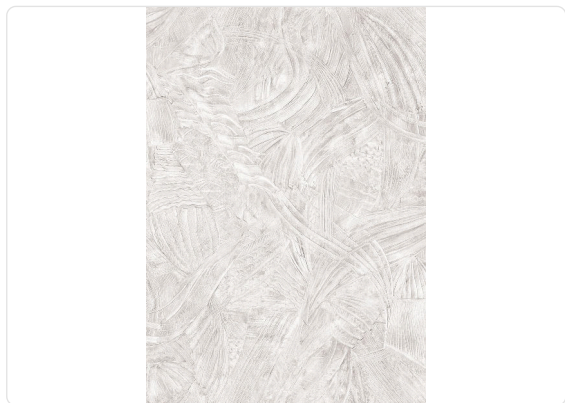

ALETHEIA

Collection JV 104 LITHOS

Description

This collection celebrates Mediterranean aesthetics, reproducing typical textures and dusty colors, bringing out its elegance and style: a reinterpretation of walls, houses, and concrete as symbols of architecture and endurance, enhanced with artistic finishes. Design inspired by the marine theme, depicting elegant jellyfish floating among abstract, sinuous waves. The color palette includes shades of gold and silver, embellished with shades of white, gray and blue, creating a refined and striking atmosphere. The design is available in a matte variant, ideal for a softer, more sophisticated effect, while the other versions are made with metallic finishes for a touch of shine and modernity.

100,00 cm - 39.37 in

0,70 m - 2.296 ft

Colors (4)

7655

7656

7657

7658

Technical specifications

SKU	7656
Width	0,70 m - 2.296 ft
Length	10,05 m - 32.964 ft
Composition	HEAVY WEIGHT VINYL
Base Support	NON-WOVEN
Sold by	ROLL
Repeat	50,00 cm - 19.69 in
Match	OFFSET MATCH
Vertical repeat	100,00 cm - 39.37 in
Fire rating	B-S2,D0
Strippability	STRIPPABLE
Paste	PASTE THE WALL
Recommended glue	JV ADHESJVE OR JV ADHESJVE CONTRACT SUPER STRONG
Washability	EXTRA WASHABLE