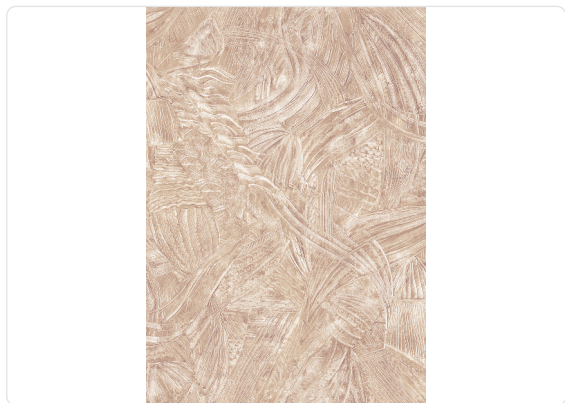

## Description

This collection celebrates Mediterranean aesthetics, reproducing typical textures and dusty colors, bringing out its elegance and style: a reinterpretation of walls, houses, and concrete as symbols of architecture and endurance, enhanced with artistic finishes. Design inspired by the marine theme, depicting elegant jellyfish floating among abstract, sinuous waves. The color palette includes shades of gold and silver, embellished with shades of white, gray and blue, creating a refined and striking atmosphere. The design is available in a matte variant, ideal for a softer, more sophisticated effect, while the other versions are made with metallic finishes for a touch of shine and modernity.

## Colors (4)

7655

7656

7657

7658

## Technical specifications

SKU	7657
Width	0,70 m - 2.296 ft
Length	10,05 m - 32.964 ft
Composition	METALLIZED VINYL
Base Support	NON-WOVEN
Sold by	ROLL
Repeat	50,00 cm - 19.69 in
Match	OFFSET MATCH
Vertical repeat	100,00 cm - 39.37 in
Fire rating	B-S2,D0
Strippability	STRIPPABLE
Paste	PASTE THE WALL
Recommended glue	JV ADHESJVE OR JV ADHESJVE CONTRACT SUPER STRONG
Washability	EXTRA WASHABLE