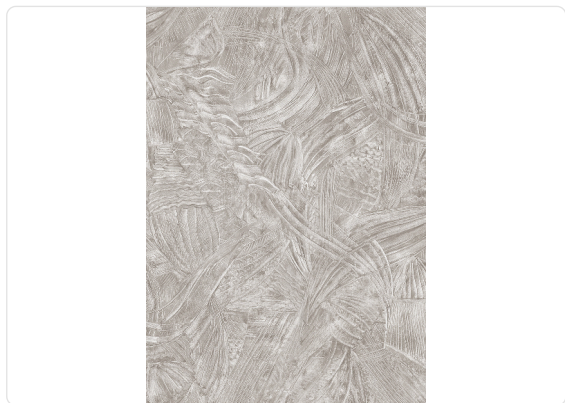

ALETHEIA

Collection JV 104 LITHOS

Description

This collection celebrates Mediterranean aesthetics, reproducing typical textures and dusty colors, bringing out its elegance and style: a reinterpretation of walls, houses, and concrete as symbols of architecture and endurance, enhanced with artistic finishes. Design inspired by the marine theme, depicting elegant jellyfish floating among abstract, sinuous waves. The color palette includes shades of gold and silver, embellished with shades of white, gray and blue, creating a refined and striking atmosphere. The design is available in a matte variant, ideal for a softer, more sophisticated effect, while the other versions are made with metallic finishes for a touch of shine and modernity.

100,00 cm - 39.37 in

0,70 m - 2.296 ft

Colors (4)

7655

7656

7657

7658

Technical specifications

SKU	7658
Width	0,70 m - 2.296 ft
Length	10,05 m - 32.964 ft
Composition	METALLIZED VINYL
Base Support	NON-WOVEN
Sold by	ROLL
Repeat	50,00 cm - 19.69 in
Match	OFFSET MATCH
Vertical repeat	100,00 cm - 39.37 in
Fire rating	B-S2,D0
Strippability	STRIPPABLE
Paste	PASTE THE WALL
Recommended glue	JV ADHESJVE OR JV ADHESJVE CONTRACT SUPER STRONG
Washability	EXTRA WASHABLE