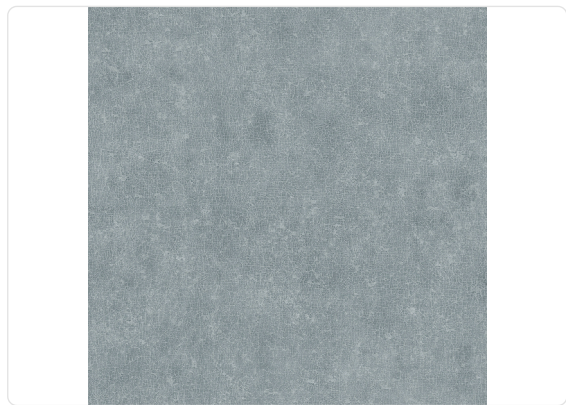

GEA

Collection JV 104 LITHOS

Description

This collection celebrates Mediterranean aesthetics, reproducing typical textures and dusty colors, bringing out its elegance and style: a reinterpretation of walls, houses, and concrete as symbols of architecture and endurance, enhanced with artistic finishes. United in six shades, with a metallic craquelé finish, ranging from warm gold to silver, from deep bronze to turquoise and shiny white like ceramic. This refined combination of colors and reflections creates a bright and sophisticated effect, perfect for adding a touch of modernity and elegance to any room, enhancing details with a lacquered and velvety look.

0,70 m - 2.296 ft

70,00 cm - 27.56 in

Technical specifications

SKU	7675
Width	0,70 m - 2.296 ft
Length	10,05 m - 32.964 ft
Composition	METALLIZED VINYL
Base Support	NON-WOVEN
Sold by	ROLL
Match	FREE MATCH
Vertical repeat	70,00 cm - 27.56 in
Fire rating	B-S2,D0
Strippability	STRIPPABLE
Paste	PASTE THE WALL
Recommended glue	JV ADHESJVE OR JV ADHESJVE CONTRACT SUPER STRONG
Washability	EXTRA WASHABLE

Colors (6)

7670

7671

7672

7673

7674

7675