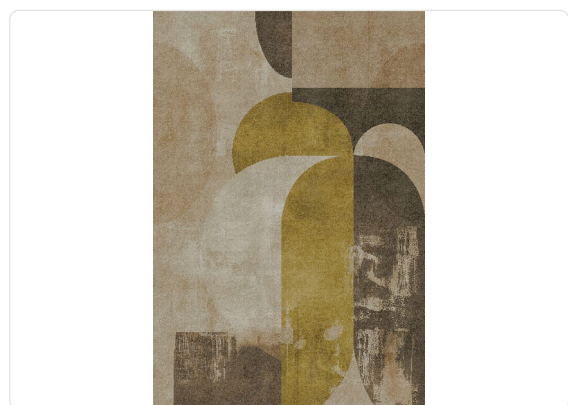

PLINTHOS

Collection JV 104 LITHOS

Description

This collection celebrates Mediterranean aesthetics, reproducing typical textures and dusty colors, bringing out its elegance and style: a reinterpretation of walls, houses, and concrete as symbols of architecture and endurance, enhanced with artistic finishes. Mural depicting a composition of geometric designs, offered in two versions: the first characterized by an embossed metallic finish that reproduces the effect of broken ceramics, giving a tactile and original look to the environments; the other, opaque and on neutral tones, presents a refined sandblasted effect, ideal for creating delicate and sophisticated atmospheres.

300,00 cm - 118.11 in

2,04 m - 6.691 ft

Colors (2)

7680

7681

Technical specifications

SKU	7680
Width	2,04 m - 6.691 ft
Length	3,00 m - 9.84 ft
Composition	METALLIZED VINYL
Base Support	NON-WOVEN
Sold by	PANEL - CM 204 L X 300 H
Repeat	300,00 cm - 118.11 in
Match	REPEATABLE
Vertical repeat	300,00 cm - 118.11 in
Fire rating	B-S2,D0
Strippability	STRIPPABLE
Paste	PASTE THE WALL
Recommended glue	JV ADHESJVE OR JV ADHESJVE CONTRACT SUPER STRONG
Washability	EXTRA WASHABLE