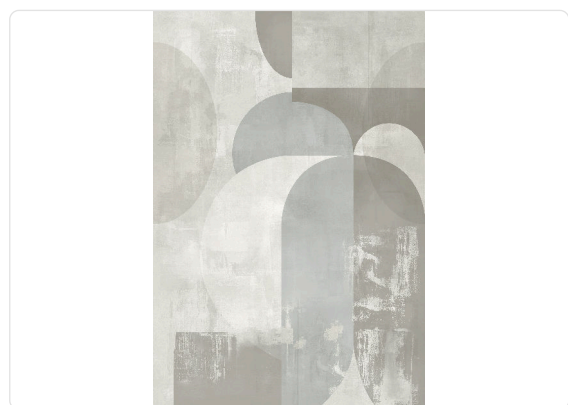

## Description

This collection celebrates Mediterranean aesthetics, reproducing typical textures and dusty colors, bringing out its elegance and style: a reinterpretation of walls, houses, and concrete as symbols of architecture and endurance, enhanced with artistic finishes. Mural depicting a composition of geometric designs, offered in two versions: the first characterized by an embossed metallic finish that reproduces the effect of broken ceramics, giving a tactile and original look to the environments; the other, opaque and on neutral tones, presents a refined sandblasted effect, ideal for creating delicate and sophisticated atmospheres.

## Technical specifications

SKU	7681
Width	2,04 m - 6.691 ft
Length	3,00 m - 9.84 ft
Composition	HEAVY WEIGHT VINYL
Base Support	NON-WOVEN
Sold by	PANEL - CM 204 L X 300 H
Repeat	300,00 cm - 118.11 in
Match	REPEATABLE
Vertical repeat	300,00 cm - 118.11 in
Fire rating	B-S2,D0
Strippability	STRIPPABLE
Paste	PASTE THE WALL
Recommended glue	JV ADHESJVE OR JV ADHESJVE CONTRACT SUPER STRONG
Washability	EXTRA WASHABLE