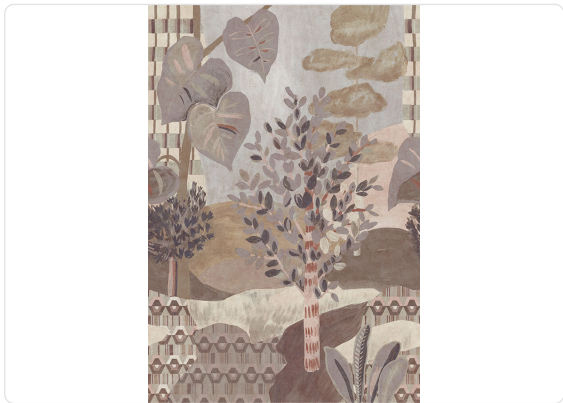

# NAIADE

Collection JV 104 LITHOS

## Description

This collection celebrates Mediterranean aesthetics, reproducing typical textures and dusty colors, bringing out its elegance and style: a reinterpretation of walls, houses, and concrete as symbols of architecture and endurance, enhanced with artistic finishes. Mural depicting a fairy-tale landscape offered in a cool variant, in a matte finish, and in a warm variant embellished with warm metallic and embossed details, combined with smoother surfaces, in autumnal tones that recall the typical colors of the season, creating a harmonious fusion of elegance and naturalness.