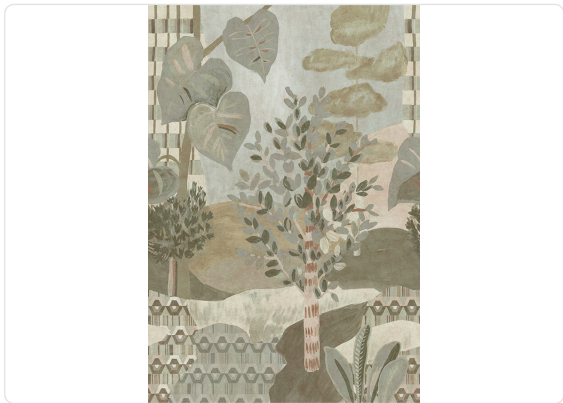

# NAIADE

Collection JV 104 LITHOS

## Description

This collection celebrates Mediterranean aesthetics, reproducing typical textures and dusty colors, bringing out its elegance and style: a reinterpretation of walls, houses, and concrete as symbols of architecture and endurance, enhanced with artistic finishes. Mural depicting a fairy-tale landscape offered in a cool variant, in a matte finish, and in a warm variant embellished with warm metallic and embossed details, combined with smoother surfaces, in autumnal tones that recall the typical colors of the season, creating a harmonious fusion of elegance and naturalness.