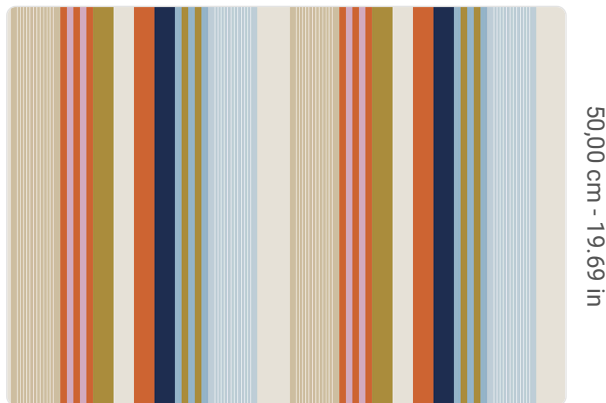

KALEIDO

Collection JV 105 LINEARIS

Description

JV 105 Linearis is a wallcovering collection that pays tribute to and reinterprets stripes: from clean, refined lines to bold color combinations, this collection captures the essence of contemporary design, creating dynamic and sophisticated atmospheres. Stripes, a symbol of order and movement, are revealed in endless variations, allowing you to express personality and style in every room, a versatile and timeless style capable of transforming everyday spaces into true masterpieces.

50,00 cm - 19.69 in

0,70 m - 2.296 ft

Colors (2)

7701

7702

Technical specifications

SKU	7702
Width	0,70 m - 2.296 ft
Length	10,05 m - 32.964 ft
Composition	VINYL
Base Support	NON-WOVEN
Sold by	ROLL
Match	FREE MATCH
Vertical repeat	50,00 cm - 19.69 in
Fire rating	B-S2,D0
Strippability	STRIPPABLE
Paste	PASTE THE WALL
Recommended glue	JV ADHESJVE OR JV ADHESJVE CONTRACT SUPER STRONG
Washability	EXTRA WASHABLE