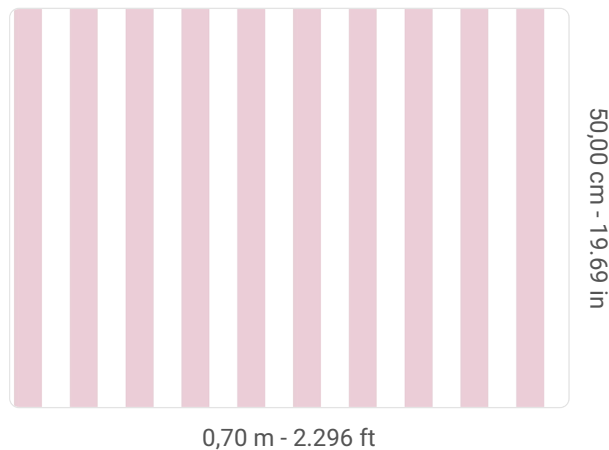

PRISMA

Collection JV 105 LINEARIS

Description

JV 105 Linearis is a wallcovering collection that pays tribute to and reinterprets stripes: from clean, refined lines to bold color combinations, this collection captures the essence of contemporary design, creating dynamic and sophisticated atmospheres. Stripes, a symbol of order and movement, are revealed in endless variations, allowing you to express personality and style in every room, a versatile and timeless style capable of transforming everyday spaces into true masterpieces.

Technical specifications

SKU	7703
Width	0,70 m - 2.296 ft
Length	10,05 m - 32.964 ft
Composition	VINYL
Base Support	NON-WOVEN
Sold by	ROLL
Match	FREE MATCH
Vertical repeat	50,00 cm - 19.69 in
Fire rating	B-S2,D0
Strippability	STRIPPABLE
Paste	PASTE THE WALL
Recommended glue	JV ADHESJVE OR JV ADHESJVE CONTRACT SUPER STRONG
Washability	EXTRA WASHABLE