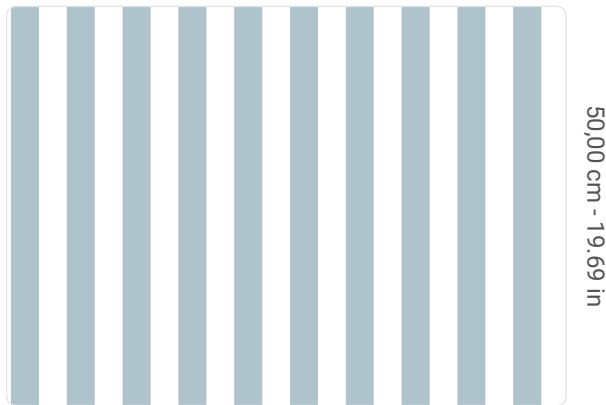

# PRISMA

Collection JV 105 LINEARIS

## Description

JV 105 Linearis is a wallcovering collection that pays tribute to and reinterprets stripes: from clean, refined lines to bold color combinations, this collection captures the essence of contemporary design, creating dynamic and sophisticated atmospheres. Stripes, a symbol of order and movement, are revealed in endless variations, allowing you to express personality and style in every room, a versatile and timeless style capable of transforming everyday spaces into true masterpieces.

0,70 m - 2.296 ft

50,00 cm - 19.69 in

## Technical specifications

SKU	7704
Width	0,70 m - 2.296 ft
Length	10,05 m - 32.964 ft
Composition	VINYL
Base Support	NON-WOVEN
Sold by	ROLL
Match	FREE MATCH
Vertical repeat	50,00 cm - 19.69 in
Fire rating	B-S2,D0
Strippability	STRIPPABLE
Paste	PASTE THE WALL
Recommended glue	JV ADHESJVE OR JV ADHESJVE CONTRACT SUPER STRONG
Washability	EXTRA WASHABLE