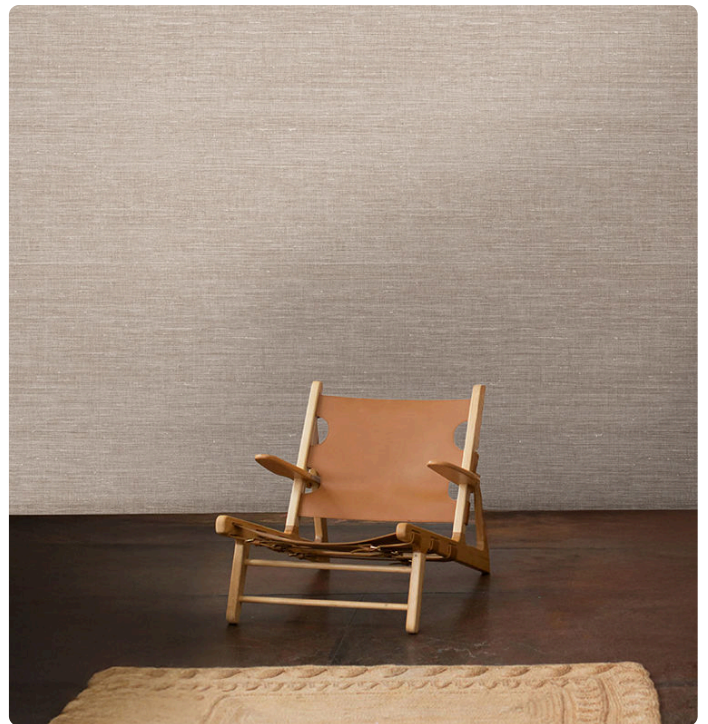

# PARIBA

Collection JV 106 AMAZZONIA

## Description

JV 106 Amazonia is a collection of wall coverings inspired by a silent journey into the heart of the rainforest. It captures the primal beauty of nature, aiming to bring the wild, enveloping, and elegant essence of the tropical jungle into contemporary spaces. The Pariba solid evokes the effect of hand-woven surfaces, with a texture that feels warm, material, and enveloping. Its simplicity and refinement make it ideal for spaces with a strong yet balanced character, perfect for adding depth and harmony without ever overwhelming the space.