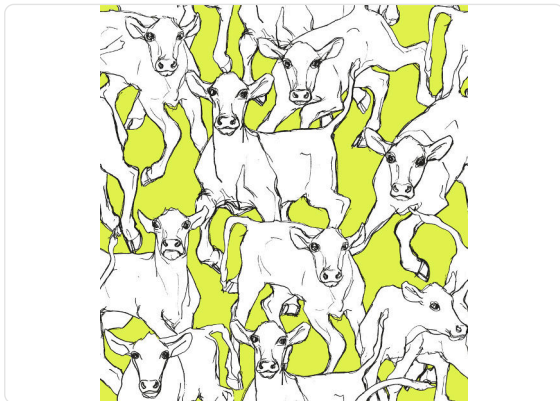

ILTAVILLI

Collection MARIMEKKO 05

Description

Unique-flavored collection with a selection of timeless designs in bold colors.

72,00 cm - 28,35 in

0,70 m - 2.296 ft

Colors (2)

14105

14106

Technical specifications

SKU	14105
Width	0,70 m - 2.296 ft
Length	10,05 m - 32.964 ft
Composition	NON-WOVEN
Sold by	ROLL
Repeat	72,00 cm - 28.35 in
Match	STRAIGHT MATCH
Vertical repeat	72,00 cm - 28.35 in
Fire rating	B-S1,D0
Strippability	STRIPPABLE
Paste	PASTE THE WALL
Recommended glue	ADHESJVE
Washability	WASHABLE