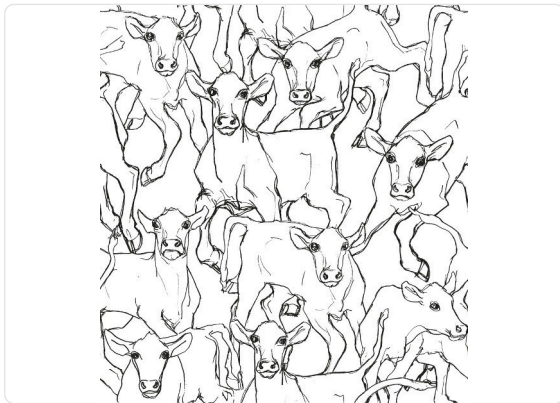

ILTAVILLI

Collection MARIMEKKO 05

Description

Unique-flavored collection with a selection of timeless designs in bold colors.

72,00 cm - 28,35 in

0,70 m - 2.296 ft

Colors (2)

14105

14106

Technical specifications

SKU	14106
Width	0,70 m - 2.296 ft
Length	10,05 m - 32.964 ft
Composition	NON-WOVEN
Sold by	ROLL
Repeat	72,00 cm - 28.35 in
Match	STRAIGHT MATCH
Vertical repeat	72,00 cm - 28.35 in
Fire rating	B-S1,D0
Strippability	STRIPPABLE
Paste	PASTE THE WALL
Recommended glue	ADHESJVE
Washability	WASHABLE