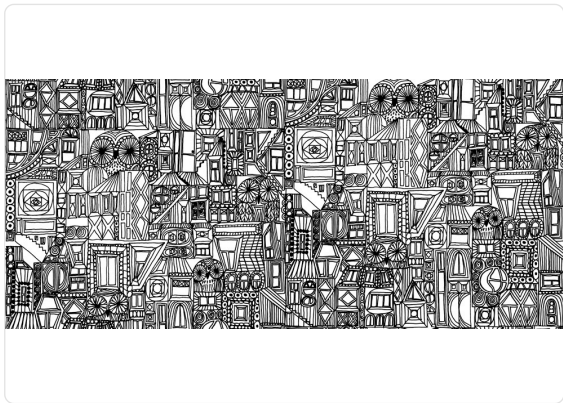

# BUBI

Collection MARIMEKKO 05

## Description

Unique-flavored collection with a selection of timeless designs in bold colors.

0,70 m - 2.296 ft

## Technical specifications

SKU	23300
Width	0,70 m - 2.296 ft
Length	10,05 m - 32.964 ft
Composition	NON-WOVEN
Sold by	ROLL
Repeat	31,00 cm - 12.20 in
Match	STRAIGHT MATCH
Vertical repeat	31,00 cm - 12.20 in
Fire rating	B-S1,D0
Strippability	STRIPPABLE
Paste	PASTE THE WALL
Recommended glue	ADHESJVE
Washability	WASHABLE