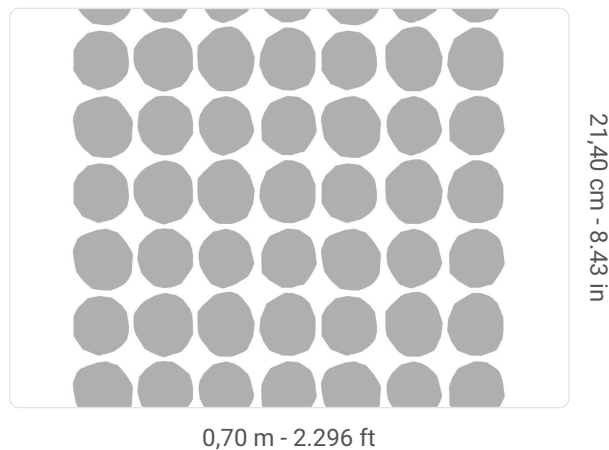

PIENET KIVET

Collection MARIMEKKO 05

Description

Unique-flavored collection with a selection of timeless designs in bold colors.

Colors (2)

Technical specifications

SKU	23380
Width	0,70 m - 2.296 ft
Length	10,05 m - 32.964 ft
Composition	NON-WOVEN
Sold by	ROLL
Repeat	21,40 cm - 8.43 in
Match	STRAIGHT MATCH
Vertical repeat	21,40 cm - 8.43 in
Fire rating	B-S1,D0
Strippability	STRIPPABLE
Paste	PASTE THE WALL
Recommended glue	ADHESJVE
Washability	WASHABLE