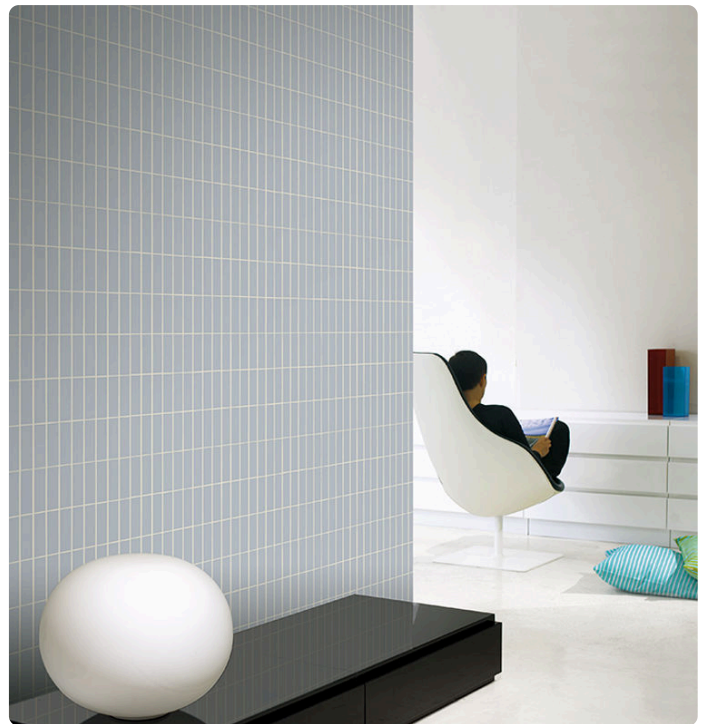

## Description

In the Mariemekko collection, the timeless style expressed in fashion and design makes its patterns, both historical and newly created, unique and constitutes a great source of inspiration for the interior world for modernity and innovation.

## Technical specifications

SKU	25110
Width	0,70 m - 2.296 ft
Length	10,05 m - 32.964 ft
Composition	NON-WOVEN
Sold by	ROLL
Repeat	64,00 cm - 25.20 in
Match	STRAIGHT MATCH
Vertical repeat	64,00 cm - 25.20 in
Fire rating	B-S1,D0
Strippability	STRIPPABLE
Paste	PASTE THE WALL
Recommended glue	ADHESJVE
Washability	WASHABLE