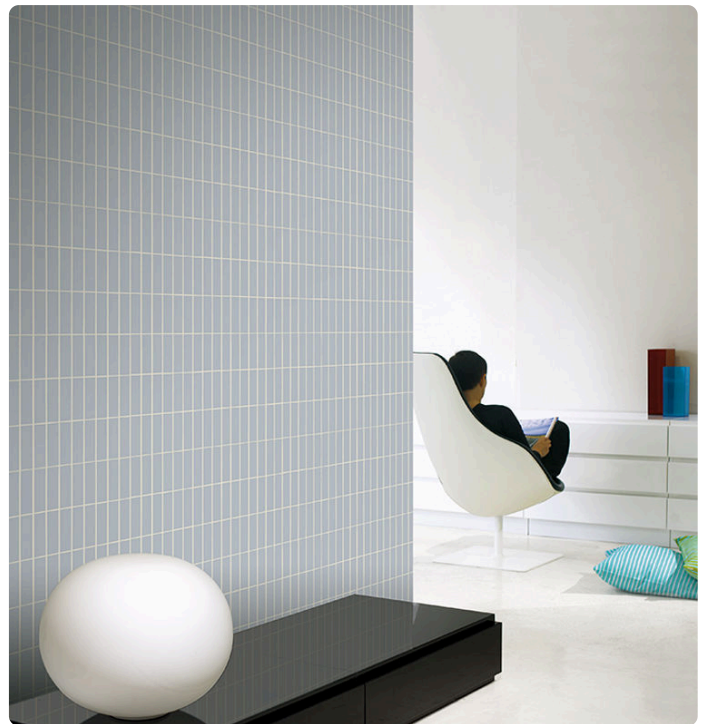

TIILISKIVI

Collection MARIMEKKO 06

Description

In the Mariemekko collection, the timeless style expressed in fashion and design makes its patterns, both historical and newly created, unique and constitutes a great source of inspiration for the interior world for modernity and innovation.

64,00 cm - 25.20 in

0,70 m - 2.296 ft

Technical specifications

SKU	25112
Width	0,70 m - 2.296 ft
Length	10,05 m - 32.964 ft
Composition	NON-WOVEN
Sold by	ROLL
Repeat	64,00 cm - 25.20 in
Match	STRAIGHT MATCH
Vertical repeat	64,00 cm - 25.20 in
Fire rating	B-S1,D0
Strippability	STRIPPABLE
Paste	PASTE THE WALL
Recommended glue	ADHESJVE
Washability	WASHABLE