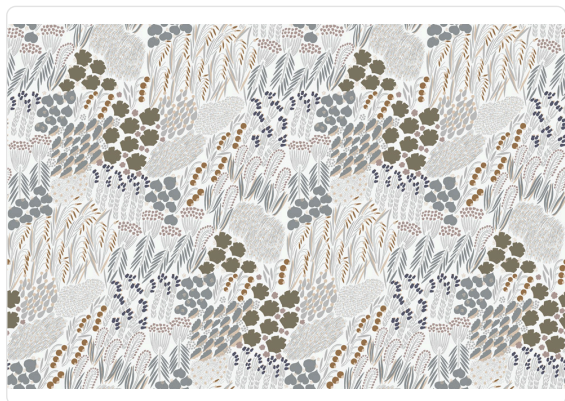

PIENI LETTO

Collection MARIMEKKO 06

Description

In the Mariemekko collection, the timeless style expressed in fashion and design makes its patterns, both historical and newly created, unique and constitutes a great source of inspiration for the interior world for modernity and innovation.

45,70 cm - 17.99 in

0,70 m - 2.296 ft

Colors (3)

25145

25146

25147

Technical specifications

SKU	25145
Width	0,70 m - 2.296 ft
Length	10,05 m - 32.964 ft
Composition	NON-WOVEN
Sold by	ROLL
Repeat	45,70 cm - 17.99 in
Match	STRAIGHT MATCH
Vertical repeat	45,70 cm - 17.99 in
Fire rating	B-S1,D0
Strippability	STRIPPABLE
Paste	PASTE THE WALL
Recommended glue	ADHESJVE
Washability	WASHABLE