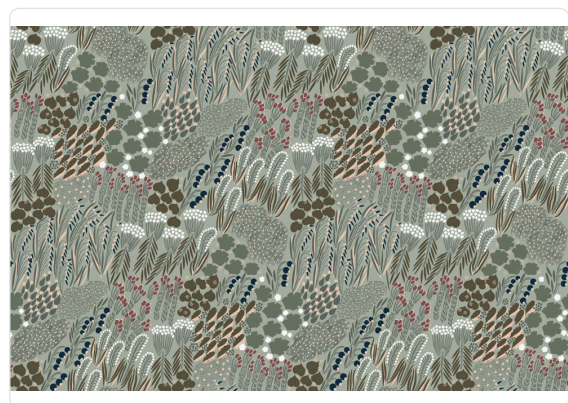

PIENI LETTO

Collection MARIMEKKO 06

Description

In the Mariemekko collection, the timeless style expressed in fashion and design makes its patterns, both historical and newly created, unique and constitutes a great source of inspiration for the interior world for modernity and innovation.

45,70 cm - 17.99 in

0,70 m - 2.296 ft

Colors (3)

25145

25146

25147

Technical specifications

SKU	25147
Width	0,70 m - 2.296 ft
Length	10,05 m - 32.964 ft
Composition	NON-WOVEN
Sold by	ROLL
Repeat	45,70 cm - 17.99 in
Match	STRAIGHT MATCH
Vertical repeat	45,70 cm - 17.99 in
Fire rating	B-S1,D0
Strippability	STRIPPABLE
Paste	PASTE THE WALL
Recommended glue	ADHESJVE
Washability	WASHABLE