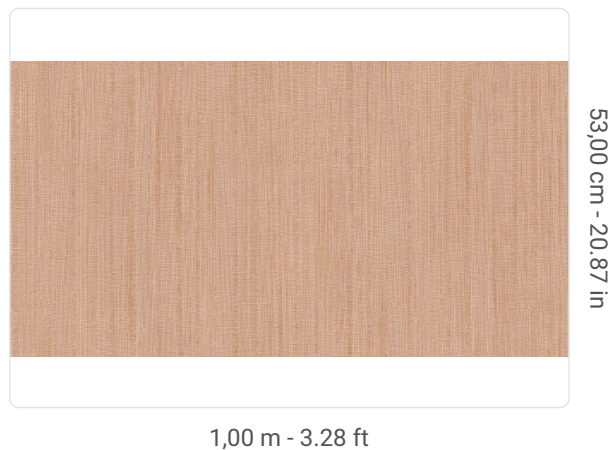

MEMOLE

Collection JWALL PRIMUS RELOADED

Description

Innovative collection with solids in strong tones juxtaposed with shaded stripes and tone-on-tone batik-style fabrics.

53,00 cm - 20.87 in

1,00 m - 3.28 ft

Technical specifications

SKU	50007
Width	1,00 m - 3.28 ft
Length	10,05 m - 32.964 ft
Composition	HEAVY WEIGHT VINYL
Base Support	NON-WOVEN LONG FIBER
Sold by	ROLL
Match	FREE MATCH
Vertical repeat	53,00 cm - 20.87 in
Fire rating	B-S2,D0
Strippability	STRIPPABLE
Paste	PASTE THE WALL
Recommended glue	JV ADHESJVE OR JV ADHESJVE CONTRACT SUPER STRONG
Washability	EXTRA WASHABLE

Colors (24)