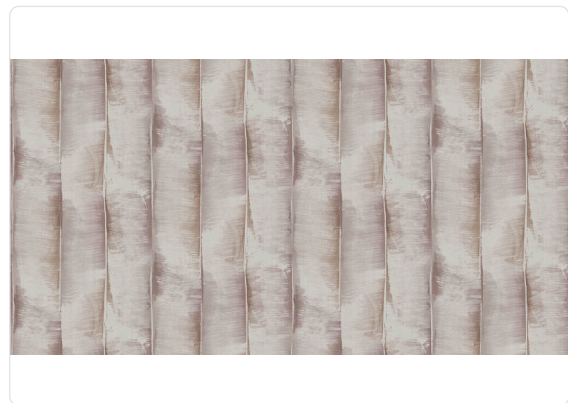

## Description

Innovative collection with solids in strong tones juxtaposed with shaded stripes and tone-on-tone batik-style fabrics.

32,00 cm - 12.60 in

1,00 m - 3.28 ft

## Colors (3)

50030

50031

50032

## Technical specifications

SKU	50030
Width	1,00 m - 3.28 ft
Length	10,05 m - 32.964 ft
Composition	HEAVY WEIGHT VINYL
Base Support	NON-WOVEN LONG FIBER
Sold by	ROLL
Repeat	32,00 cm - 12.60 in
Match	STRAIGHT MATCH
Vertical repeat	32,00 cm - 12.60 in
Fire rating	B-S2,D0
Strippability	STRIPPABLE
Paste	PASTE THE WALL
Recommended glue	JV ADHESJVE OR JV ADHESJVE CONTRACT SUPER STRONG
Washability	EXTRA WASHABLE