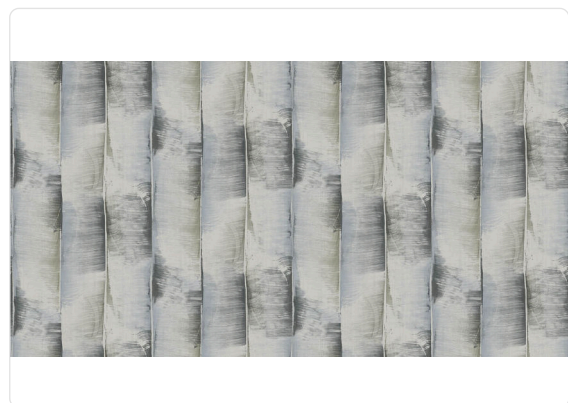

## Description

Innovative collection with solids in strong tones juxtaposed with shaded stripes and tone-on-tone batik-style fabrics.

32,00 cm - 12.60 in

1,00 m - 3.28 ft

## Colors (3)

50030

50031

50032

## Technical specifications

SKU	50031
Width	1,00 m - 3.28 ft
Length	10,05 m - 32.964 ft
Composition	HEAVY WEIGHT VINYL
Base Support	NON-WOVEN LONG FIBER
Sold by	ROLL
Repeat	32,00 cm - 12.60 in
Match	STRAIGHT MATCH
Vertical repeat	32,00 cm - 12.60 in
Fire rating	B-S2,D0
Strippability	STRIPPABLE
Paste	PASTE THE WALL
Recommended glue	JV ADHESJVE OR JV ADHESJVE CONTRACT SUPER STRONG
Washability	EXTRA WASHABLE