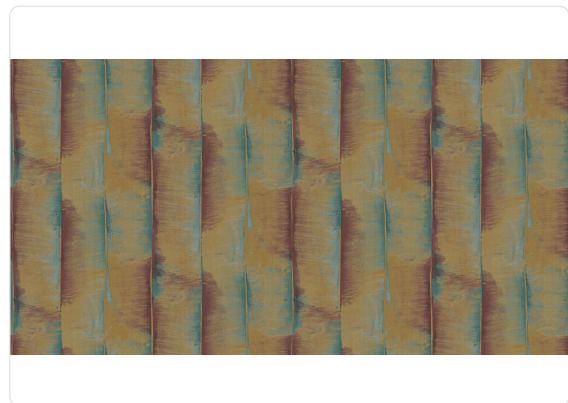

## Description

Innovative collection with solids in strong tones juxtaposed with shaded stripes and tone-on-tone batik-style fabrics.

32,00 cm - 12.60 in

1,00 m - 3.28 ft

## Colors (3)

50030

50031

50032

## Technical specifications

SKU	50032
Width	1,00 m - 3.28 ft
Length	10,05 m - 32.964 ft
Composition	HEAVY WEIGHT VINYL
Base Support	NON-WOVEN LONG FIBER
Sold by	ROLL
Repeat	32,00 cm - 12.60 in
Match	STRAIGHT MATCH
Vertical repeat	32,00 cm - 12.60 in
Fire rating	B-S2,D0
Strippability	STRIPPABLE
Paste	PASTE THE WALL
Recommended glue	JV ADHESJVE OR JV ADHESJVE CONTRACT SUPER STRONG
Washability	EXTRA WASHABLE