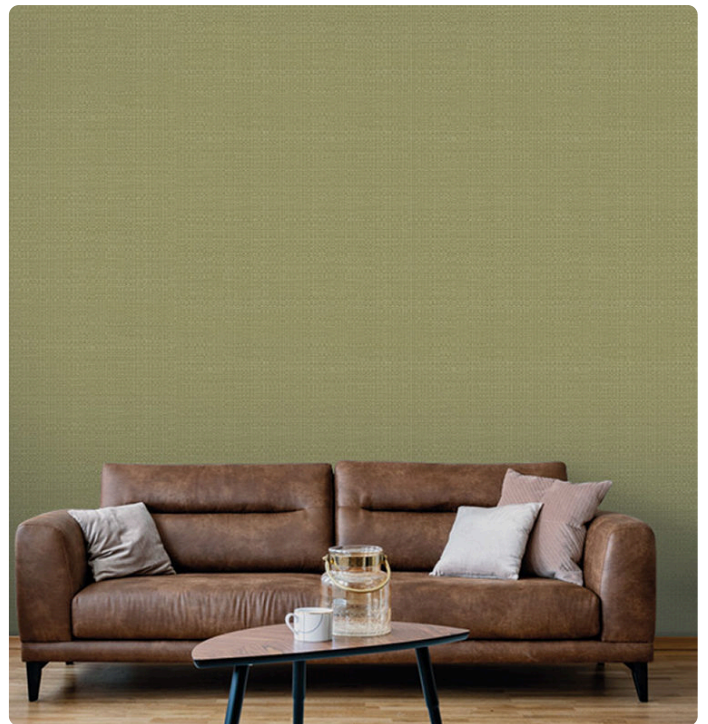

SASHIKO

Collection JWALL TATAMI

Description

The collection focuses on Japan and its philosophy of furnishing. The inspiration for the designs and textures comes from tatami: the traditional hand-woven straw panels.

95,00 cm - 37,40 in

1,00 m - 3,28 ft

Technical specifications

SKU	50400
Width	1,00 m - 3,28 ft
Length	10,05 m - 32,964 ft
Composition	HEAVY WEIGHT VINYL
Base Support	NON-WOVEN LONG FIBER
Sold by	ROLL
Match	FREE MATCH
Vertical repeat	95,00 cm - 37,40 in
Fire rating	B-S2,D0
Strippability	STRIPPABLE
Paste	PASTE THE WALL
Recommended glue	JV ADHESJVE OR JV ADHESJVE CONTRACT SUPER STRONG
Washability	EXTRA WASHABLE

Colors (12)