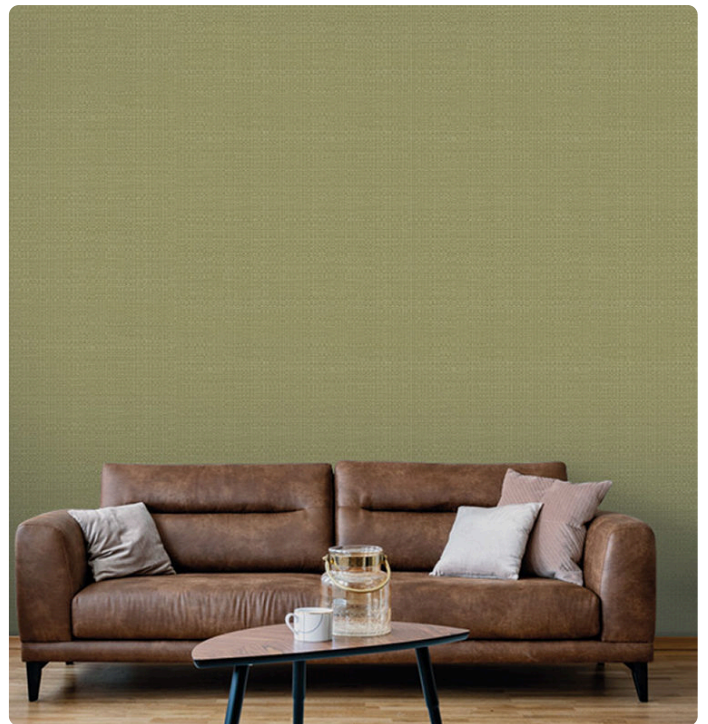

SASHIKO

Collection JWALL TATAMI

Description

The collection focuses on Japan and its philosophy of furnishing. The inspiration for the designs and textures comes from tatami: the traditional hand-woven straw panels.

95,00 cm - 37,40 in

1,00 m - 3,28 ft

Technical specifications

| | |
|------------------|---|
| SKU | 50401 |
| Width | 1,00 m - 3,28 ft |
| Length | 10,05 m - 32,964 ft |
| Composition | HEAVY WEIGHT VINYL |
| Base Support | NON-WOVEN LONG FIBER |
| Sold by | ROLL |
| Match | FREE MATCH |
| Vertical repeat | 95,00 cm - 37,40 in |
| Fire rating | B-S2,D0 |
| Strippability | STRIPPABLE |
| Paste | PASTE THE WALL |
| Recommended glue | JV ADHESJVE OR JV ADHESJVE CONTRACT SUPER STRONG |
| Washability | EXTRA WASHABLE |

Colors (12)