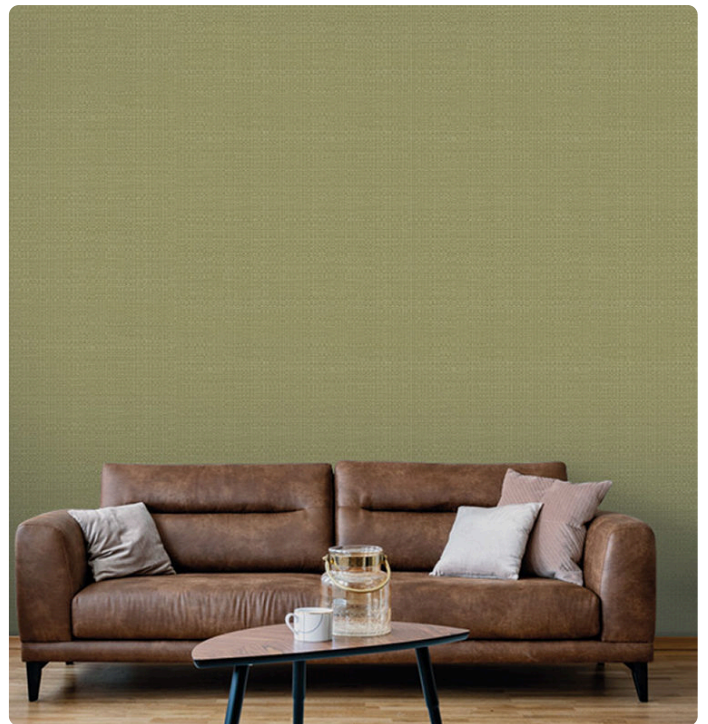

SASHIKO

Collection JWALL TATAMI

Description

The collection focuses on Japan and its philosophy of furnishing. The inspiration for the designs and textures comes from tatami: the traditional hand-woven straw panels.

95,00 cm - 37,40 in

1,00 m - 3,28 ft

Technical specifications

SKU	50402
Width	1,00 m - 3,28 ft
Length	10,05 m - 32,964 ft
Composition	HEAVY WEIGHT VINYL
Base Support	NON-WOVEN LONG FIBER
Sold by	ROLL
Match	FREE MATCH
Vertical repeat	95,00 cm - 37,40 in
Fire rating	B-S2,D0
Strippability	STRIPPABLE
Paste	PASTE THE WALL
Recommended glue	JV ADHESJVE OR JV ADHESJVE CONTRACT SUPER STRONG
Washability	EXTRA WASHABLE

Colors (12)