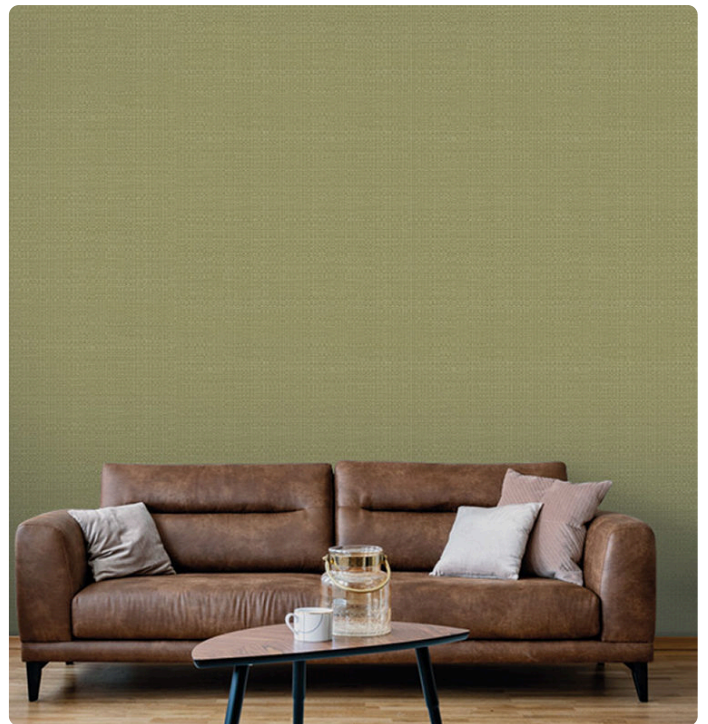

SASHIKO

Collection JWALL TATAMI

Description

The collection focuses on Japan and its philosophy of furnishing. The inspiration for the designs and textures comes from tatami: the traditional hand-woven straw panels.

95,00 cm - 37,40 in

1,00 m - 3,28 ft

Technical specifications

SKU	50403
Width	1,00 m - 3,28 ft
Length	10,05 m - 32,964 ft
Composition	HEAVY WEIGHT VINYL
Base Support	NON-WOVEN LONG FIBER
Sold by	ROLL
Match	FREE MATCH
Vertical repeat	95,00 cm - 37,40 in
Fire rating	B-S2,D0
Strippability	STRIPPABLE
Paste	PASTE THE WALL
Recommended glue	JV ADHESJVE OR JV ADHESJVE CONTRACT SUPER STRONG
Washability	EXTRA WASHABLE

Colors (12)