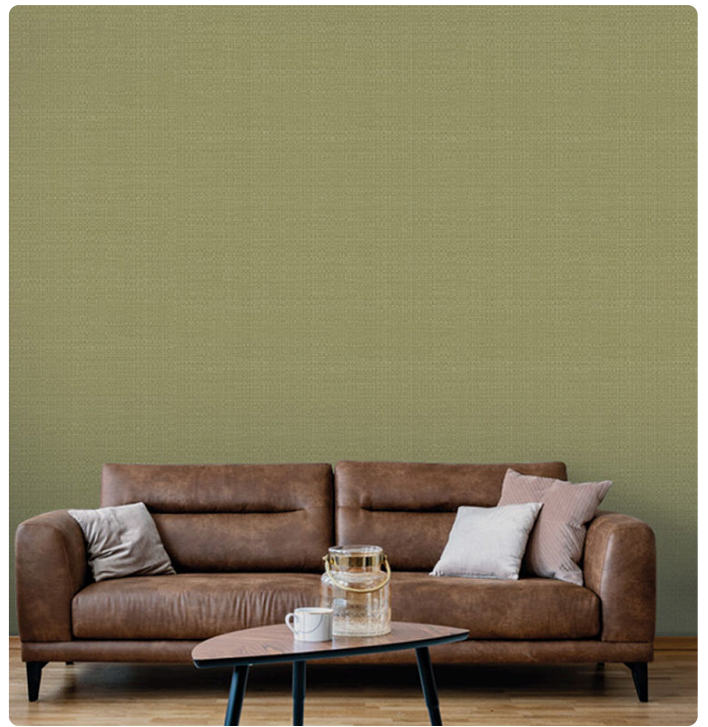

# SASHIKO

Collection JWALL TATAMI

## Description

The collection focuses on Japan and its philosophy of furnishing. The inspiration for the designs and textures comes from tatami: the traditional hand-woven straw panels.

95,00 cm - 37.40 in

## Technical specifications

SKU	50404
Width	1,00 m - 3.28 ft
Length	10,05 m - 32.964 ft
Composition	HEAVY WEIGHT VINYL
Base Support	NON-WOVEN LONG FIBER
Sold by	ROLL
Match	FREE MATCH
Vertical repeat	95,00 cm - 37.40 in
Fire rating	B-S2,D0
Strippability	STRIPPABLE
Paste	PASTE THE WALL
Recommended glue	JV ADHESJVE OR JV ADHESJVE CONTRACT SUPER STRONG
Washability	EXTRA WASHABLE