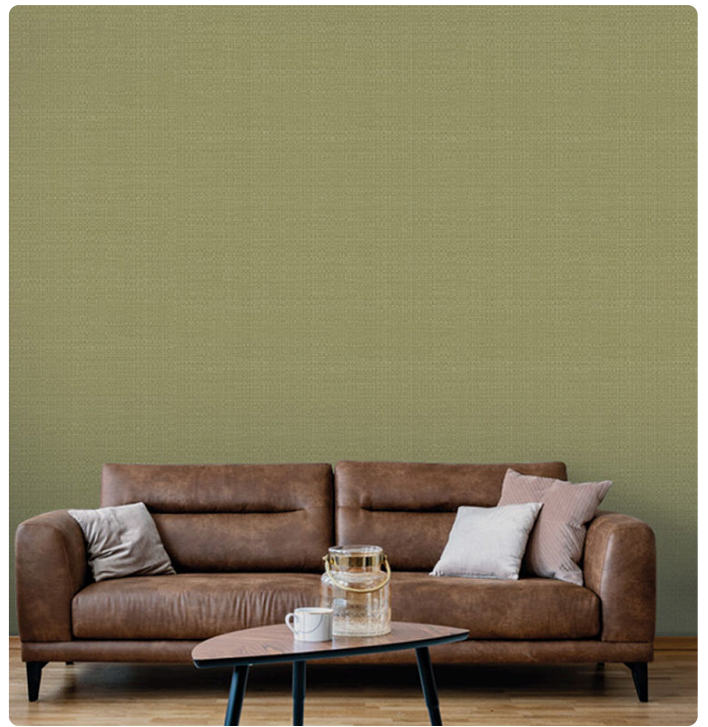

SASHIKO

Collection JWALL TATAMI

Description

The collection focuses on Japan and its philosophy of furnishing. The inspiration for the designs and textures comes from tatami: the traditional hand-woven straw panels.

95,00 cm - 37,40 in

1,00 m - 3,28 ft

Technical specifications

SKU	50405
Width	1,00 m - 3,28 ft
Length	10,05 m - 32,964 ft
Composition	HEAVY WEIGHT VINYL
Base Support	NON-WOVEN LONG FIBER
Sold by	ROLL
Match	FREE MATCH
Vertical repeat	95,00 cm - 37,40 in
Fire rating	B-S2,D0
Strippability	STRIPPABLE
Paste	PASTE THE WALL
Recommended glue	JV ADHESJVE OR JV ADHESJVE CONTRACT SUPER STRONG
Washability	EXTRA WASHABLE

Colors (12)