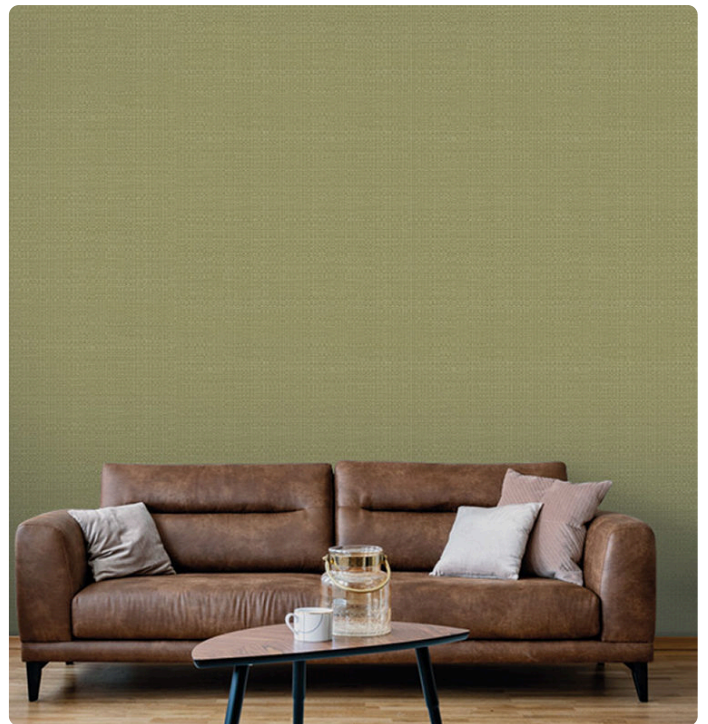

SASHIKO

Collection JWALL TATAMI

Description

The collection focuses on Japan and its philosophy of furnishing. The inspiration for the designs and textures comes from tatami: the traditional hand-woven straw panels.

95,00 cm - 37,40 in

1,00 m - 3,28 ft

Technical specifications

SKU	50406
Width	1,00 m - 3,28 ft
Length	10,05 m - 32,964 ft
Composition	HEAVY WEIGHT VINYL
Base Support	NON-WOVEN LONG FIBER
Sold by	ROLL
Match	FREE MATCH
Vertical repeat	95,00 cm - 37,40 in
Fire rating	B-S2,D0
Strippability	STRIPPABLE
Paste	PASTE THE WALL
Recommended glue	JV ADHESJVE OR JV ADHESJVE CONTRACT SUPER STRONG
Washability	EXTRA WASHABLE

Colors (12)