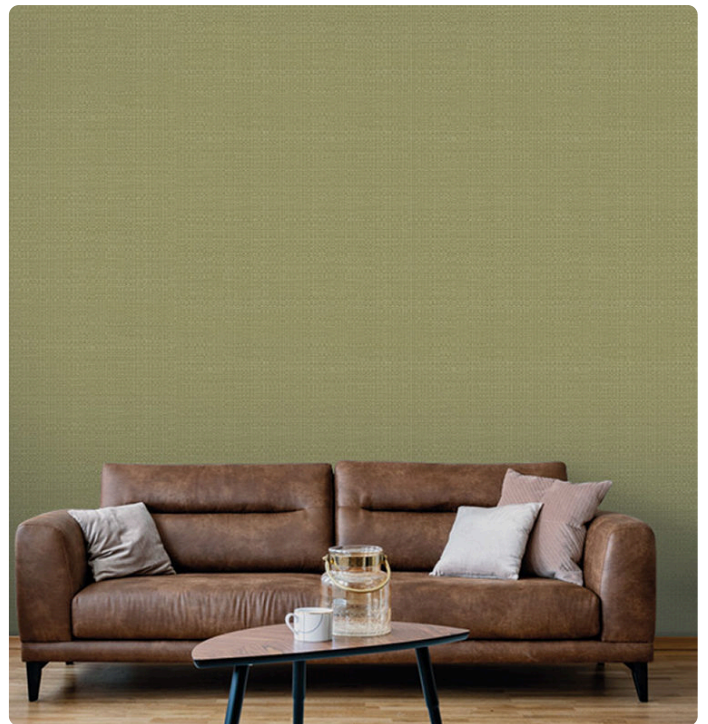

SASHIKO

Collection JWALL TATAMI

Description

The collection focuses on Japan and its philosophy of furnishing. The inspiration for the designs and textures comes from tatami: the traditional hand-woven straw panels.

95,00 cm - 37.40 in

1,00 m - 3.28 ft

Technical specifications

SKU	50407
Width	1,00 m - 3.28 ft
Length	10,05 m - 32.964 ft
Composition	HEAVY WEIGHT VINYL
Base Support	NON-WOVEN LONG FIBER
Sold by	ROLL
Match	FREE MATCH
Vertical repeat	95,00 cm - 37.40 in
Fire rating	B-S2,D0
Strippability	STRIPPABLE
Paste	PASTE THE WALL
Recommended glue	JV ADHESJVE OR JV ADHESJVE CONTRACT SUPER STRONG
Washability	EXTRA WASHABLE

Colors (12)