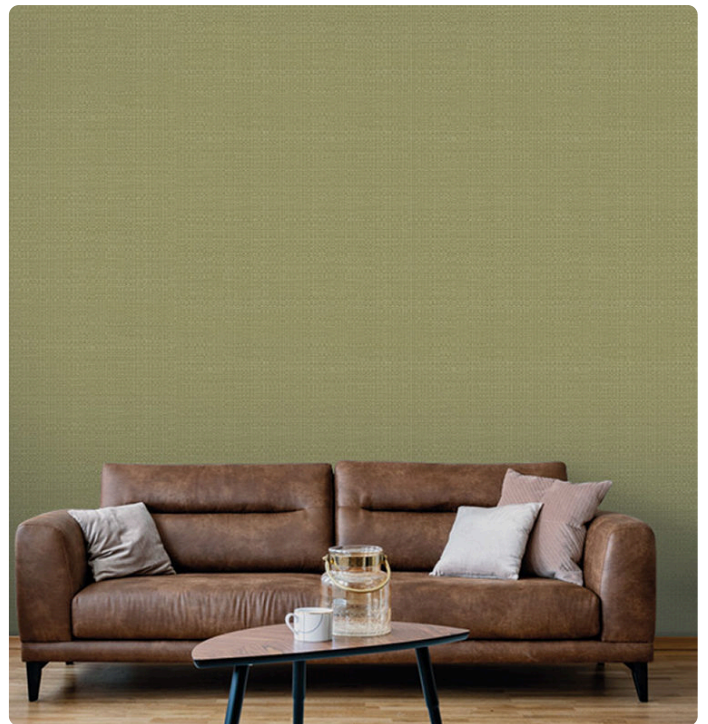

## Description

The collection focuses on Japan and its philosophy of furnishing. The inspiration for the designs and textures comes from tatami: the traditional hand-woven straw panels.

1,00 m - 3.28 ft

## Technical specifications

SKU	50409
Width	1,00 m - 3.28 ft
Length	10,05 m - 32.964 ft
Composition	HEAVY WEIGHT VINYL
Base Support	NON-WOVEN LONG FIBER
Sold by	ROLL
Match	FREE MATCH
Vertical repeat	95,00 cm - 37.40 in
Fire rating	B-S2,D0
Strippability	STRIPPABLE
Paste	PASTE THE WALL
Recommended glue	JV ADHESJVE OR JV ADHESJVE CONTRACT SUPER STRONG
Washability	EXTRA WASHABLE