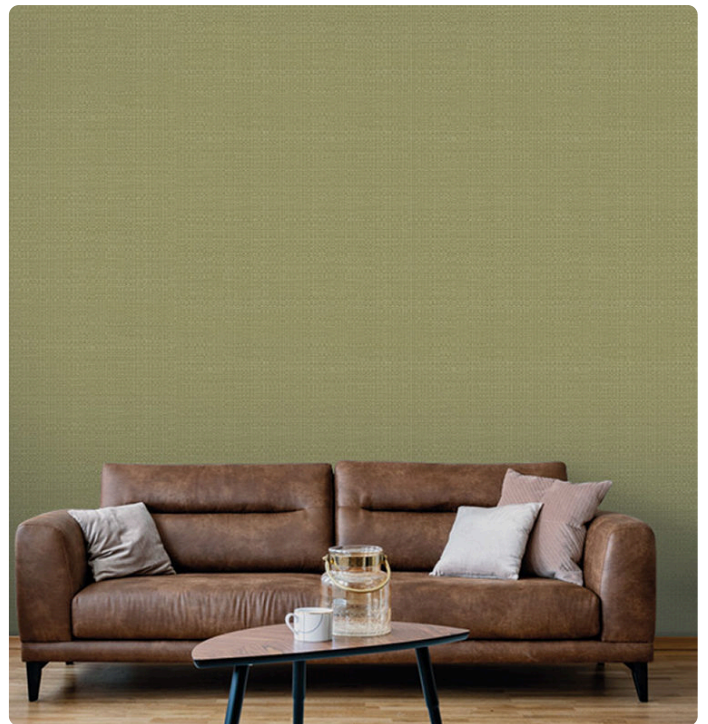

SASHIKO

Collection JWALL TATAMI

Description

The collection focuses on Japan and its philosophy of furnishing. The inspiration for the designs and textures comes from tatami: the traditional hand-woven straw panels.

95,00 cm - 37,40 in

1,00 m - 3,28 ft

Technical specifications

SKU	50410
Width	1,00 m - 3,28 ft
Length	10,05 m - 32,964 ft
Composition	HEAVY WEIGHT VINYL
Base Support	NON-WOVEN LONG FIBER
Sold by	ROLL
Match	FREE MATCH
Vertical repeat	95,00 cm - 37,40 in
Fire rating	B-S2,D0
Strippability	STRIPPABLE
Paste	PASTE THE WALL
Recommended glue	JV ADHESJVE OR JV ADHESJVE CONTRACT SUPER STRONG
Washability	EXTRA WASHABLE

Colors (12)