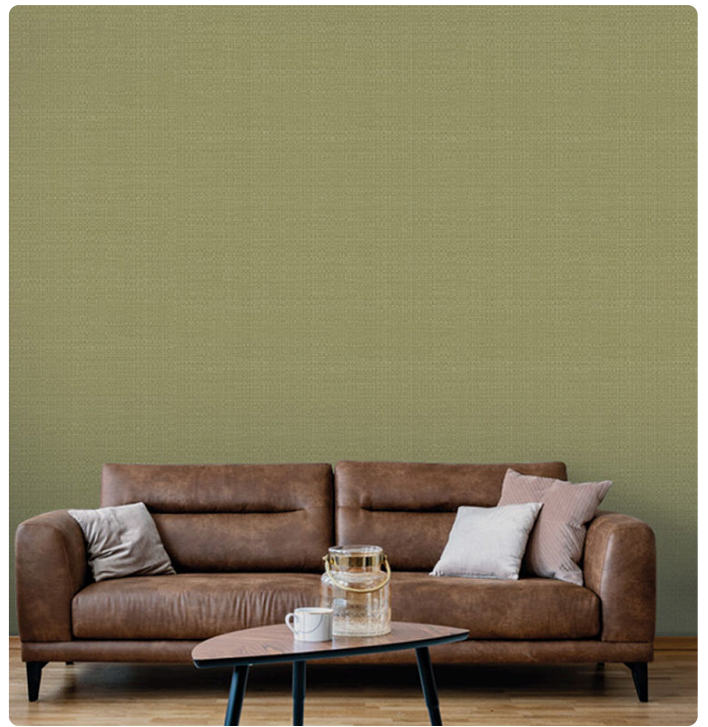

# SASHIKO

Collection JWALL TATAMI

## Description

The collection focuses on Japan and its philosophy of furnishing. The inspiration for the designs and textures comes from tatami: the traditional hand-woven straw panels.

95,00 cm - 37,40 in

## Technical specifications

SKU	50411
Width	1,00 m - 3,28 ft
Length	10,05 m - 32,964 ft
Composition	HEAVY WEIGHT VINYL
Base Support	NON-WOVEN LONG FIBER
Sold by	ROLL
Match	FREE MATCH
Vertical repeat	95,00 cm - 37,40 in
Fire rating	B-S2,D0
Strippability	STRIPPABLE
Paste	PASTE THE WALL
Recommended glue	JV ADHESJVE OR JV ADHESJVE CONTRACT SUPER STRONG
Washability	EXTRA WASHABLE