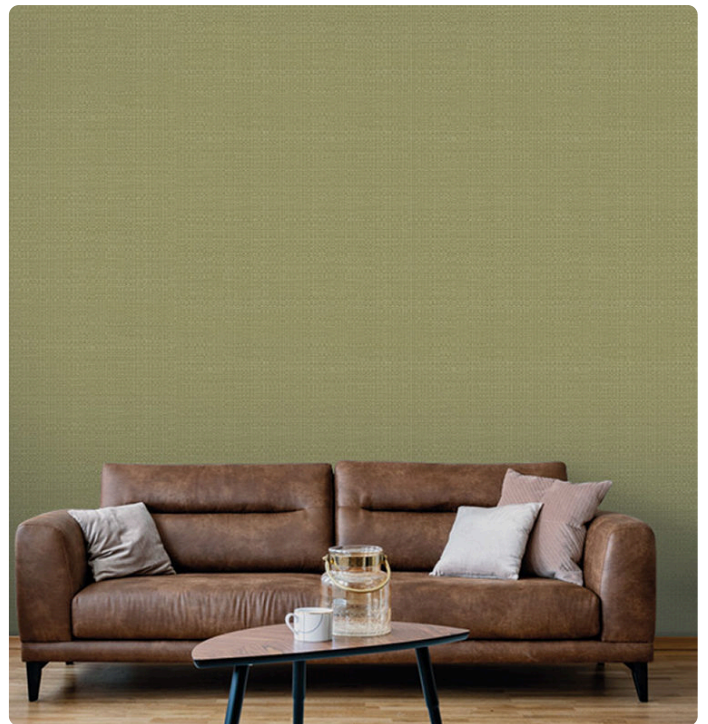

SASHIKO

Collection JWALL TATAMI

Description

The collection focuses on Japan and its philosophy of furnishing. The inspiration for the designs and textures comes from tatami: the traditional hand-woven straw panels.

95,00 cm - 37.40 in

1,00 m - 3.28 ft

Technical specifications

SKU	50412
Width	1,00 m - 3.28 ft
Length	10,05 m - 32.964 ft
Composition	HEAVY WEIGHT VINYL
Base Support	NON-WOVEN LONG FIBER
Sold by	ROLL
Match	FREE MATCH
Vertical repeat	95,00 cm - 37.40 in
Fire rating	B-S2,D0
Strippability	STRIPPABLE
Paste	PASTE THE WALL
Recommended glue	JV ADHESJVE OR JV ADHESJVE CONTRACT SUPER STRONG
Washability	EXTRA WASHABLE

Colors (12)