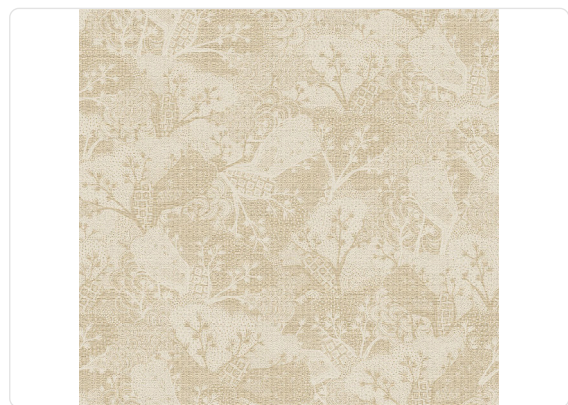

## Description

The collection focuses on Japan and its philosophy of furnishing. The inspiration for the designs and textures comes from tatami: the traditional hand-woven straw panels.

95,00 cm - 37,40 in

## Technical specifications

SKU	50432
Width	1,00 m - 3,28 ft
Length	10,05 m - 32,964 ft
Composition	HEAVY WEIGHT VINYL
Base Support	NON-WOVEN LONG FIBER
Sold by	ROLL
Repeat	95,00 cm - 37,40 in
Match	STRAIGHT MATCH
Vertical repeat	95,00 cm - 37,40 in
Fire rating	B-S2,D0
Strippability	STRIPPABLE
Paste	PASTE THE WALL
Recommended glue	JV ADHESJVE OR JV ADHESJVE CONTRACT SUPER STRONG
Washability	EXTRA WASHABLE