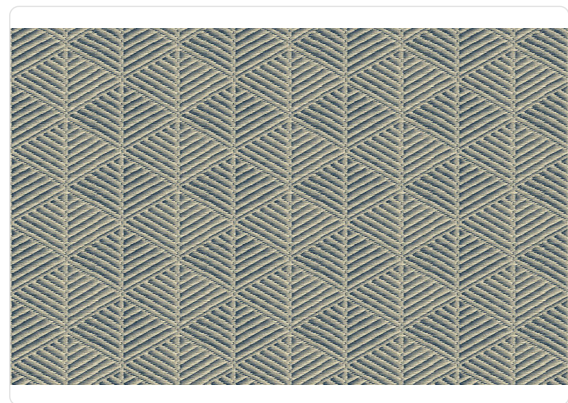

SENSU

Collection JWALL TATAMI

Description

The collection focuses on Japan and its philosophy of furnishing. The inspiration for the designs and textures comes from tatami: the traditional hand-woven straw panels.

13,00 cm - 5.12 in

1,00 m - 3.28 ft

Technical specifications

SKU	50440
Width	1,00 m - 3.28 ft
Length	10,05 m - 32.964 ft
Composition	HEAVY WEIGHT VINYL
Base Support	NON-WOVEN LONG FIBER
Sold by	ROLL
Repeat	13,00 cm - 5.12 in
Match	STRAIGHT MATCH
Vertical repeat	13,00 cm - 5.12 in
Fire rating	B-S2,D0
Strippability	STRIPPABLE
Paste	PASTE THE WALL
Recommended glue	JV ADHESJVE OR JV ADHESJVE CONTRACT SUPER STRONG
Washability	EXTRA WASHABLE

Colors (5)

50440

50441

50442

50443

50444