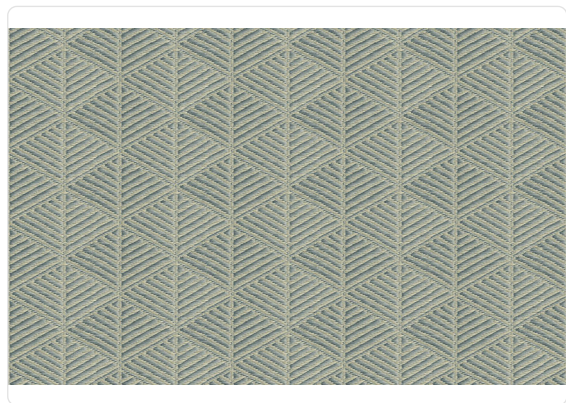

SENSU

Collection JWALL TATAMI

Description

The collection focuses on Japan and its philosophy of furnishing. The inspiration for the designs and textures comes from tatami: the traditional hand-woven straw panels.

13,00 cm - 5.12 in

1,00 m - 3.28 ft

Technical specifications

SKU	50441
Width	1,00 m - 3.28 ft
Length	10,05 m - 32.964 ft
Composition	HEAVY WEIGHT VINYL
Base Support	NON-WOVEN LONG FIBER
Sold by	ROLL
Repeat	13,00 cm - 5.12 in
Match	STRAIGHT MATCH
Vertical repeat	13,00 cm - 5.12 in
Fire rating	B-S2,D0
Strippability	STRIPPABLE
Paste	PASTE THE WALL
Recommended glue	JV ADHESJVE OR JV ADHESJVE CONTRACT SUPER STRONG
Washability	EXTRA WASHABLE

Colors (5)

50440

50441

50442

50443

50444