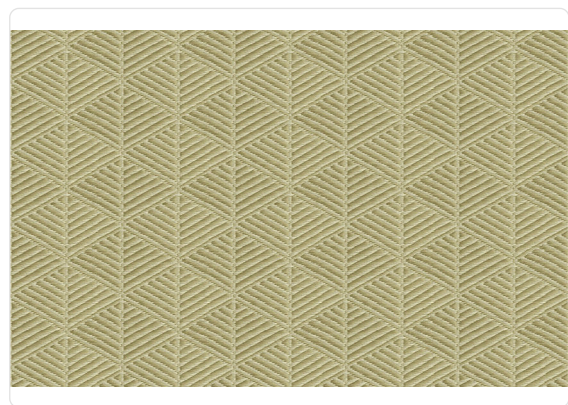

SENSU

Collection JWALL TATAMI

Description

The collection focuses on Japan and its philosophy of furnishing. The inspiration for the designs and textures comes from tatami: the traditional hand-woven straw panels.

13,00 cm - 5.12 in

1,00 m - 3.28 ft

Technical specifications

SKU	50442
Width	1,00 m - 3.28 ft
Length	10,05 m - 32.964 ft
Composition	HEAVY WEIGHT VINYL
Base Support	NON-WOVEN LONG FIBER
Sold by	ROLL
Repeat	13,00 cm - 5.12 in
Match	STRAIGHT MATCH
Vertical repeat	13,00 cm - 5.12 in
Fire rating	B-S2,D0
Strippability	STRIPPABLE
Paste	PASTE THE WALL
Recommended glue	JV ADHESJVE OR JV ADHESJVE CONTRACT SUPER STRONG
Washability	EXTRA WASHABLE

Colors (5)

50440

50441

50442

50443

50444