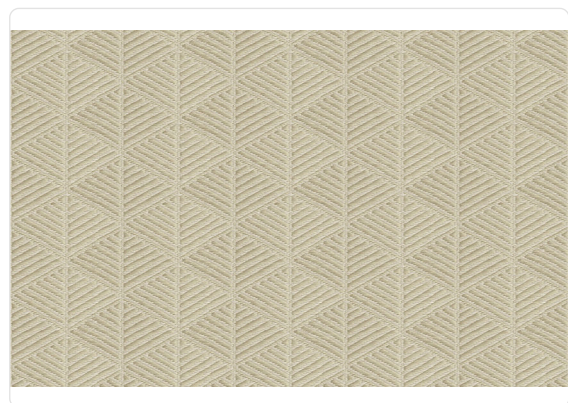

SENSU

Collection JWALL TATAMI

Description

The collection focuses on Japan and its philosophy of furnishing. The inspiration for the designs and textures comes from tatami: the traditional hand-woven straw panels.

13,00 cm - 5.12 in

1,00 m - 3.28 ft

Technical specifications

SKU	50443
Width	1,00 m - 3.28 ft
Length	10,05 m - 32.964 ft
Composition	HEAVY WEIGHT VINYL
Base Support	NON-WOVEN LONG FIBER
Sold by	ROLL
Repeat	13,00 cm - 5.12 in
Match	STRAIGHT MATCH
Vertical repeat	13,00 cm - 5.12 in
Fire rating	B-S2,D0
Strippability	STRIPPABLE
Paste	PASTE THE WALL
Recommended glue	JV ADHESJVE OR JV ADHESJVE CONTRACT SUPER STRONG
Washability	EXTRA WASHABLE

Colors (5)

50440

50441

50442

50443

50444