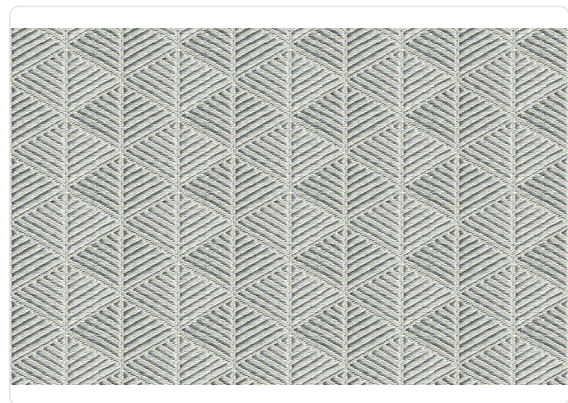

## Description

The collection focuses on Japan and its philosophy of furnishing. The inspiration for the designs and textures comes from tatami: the traditional hand-woven straw panels.

13,00 cm - 5.12 in

## Technical specifications

SKU	50444
Width	1,00 m - 3.28 ft
Length	10,05 m - 32.964 ft
Composition	HEAVY WEIGHT VINYL
Base Support	NON-WOVEN LONG FIBER
Sold by	ROLL
Repeat	13,00 cm - 5.12 in
Match	STRAIGHT MATCH
Vertical repeat	13,00 cm - 5.12 in
Fire rating	B-S2,D0
Strippability	STRIPPABLE
Paste	PASTE THE WALL
Recommended glue	JV ADHESJVE OR JV ADHESJVE CONTRACT SUPER STRONG
Washability	EXTRA WASHABLE

## Colors (5)

50440

50441

50442

50443

50444