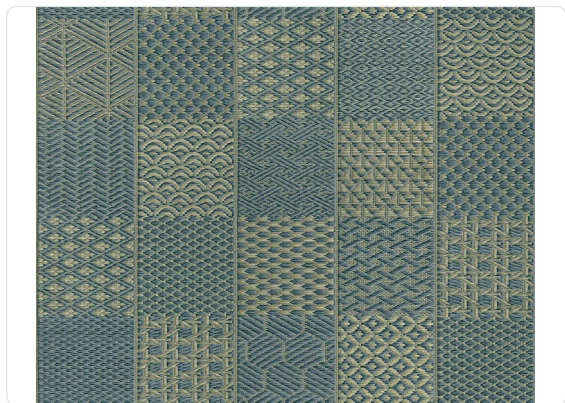

## Description

The collection focuses on Japan and its philosophy of furnishing. The inspiration for the designs and textures comes from tatami: the traditional hand-woven straw panels.

80,00 cm - 31.50 in

## Technical specifications

SKU	50480
Width	1,00 m - 3.28 ft
Length	10,05 m - 32.964 ft
Composition	HEAVY WEIGHT VINYL
Base Support	NON-WOVEN LONG FIBER
Sold by	ROLL
Repeat	80,00 cm - 31.50 in
Match	STRAIGHT MATCH
Vertical repeat	80,00 cm - 31.50 in
Fire rating	B-S2,D0
Strippability	STRIPPABLE
Paste	PASTE THE WALL
Recommended glue	JV ADHESJVE OR JV ADHESJVE CONTRACT SUPER STRONG
Washability	EXTRA WASHABLE

## Colors (6)

50480

50482

50483

50484

50481

50485