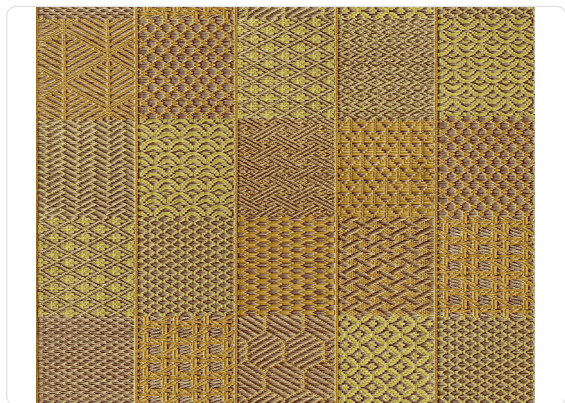

HAKAMA

Collection JWALL TATAMI

Description

The collection focuses on Japan and its philosophy of furnishing. The inspiration for the designs and textures comes from tatami: the traditional hand-woven straw panels.

80,00 cm - 31.50 in

1,00 m - 3.28 ft

Technical specifications

SKU	50481
Width	1,00 m - 3.28 ft
Length	10,05 m - 32.964 ft
Composition	HEAVY WEIGHT VINYL
Base Support	NON-WOVEN LONG FIBER
Sold by	ROLL
Repeat	80,00 cm - 31.50 in
Match	STRAIGHT MATCH
Vertical repeat	80,00 cm - 31.50 in
Fire rating	B-S2,D0
Strippability	STRIPPABLE
Paste	PASTE THE WALL
Recommended glue	JV ADHESJVE OR JV ADHESJVE CONTRACT SUPER STRONG
Washability	EXTRA WASHABLE

Colors (6)

50480

50482

50483

50484

50481

50485