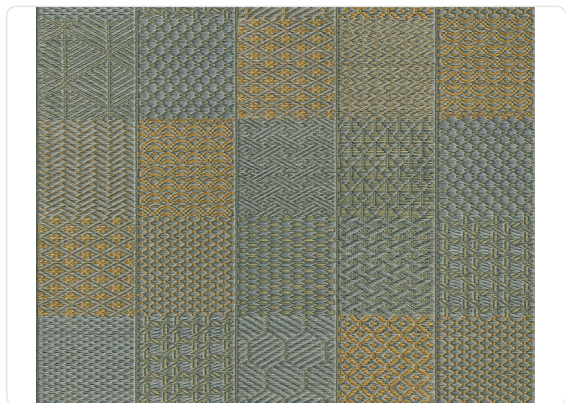

## Description

The collection focuses on Japan and its philosophy of furnishing. The inspiration for the designs and textures comes from tatami: the traditional hand-woven straw panels.

80,00 cm - 31.50 in

## Technical specifications

SKU	50482
Width	1,00 m - 3.28 ft
Length	10,05 m - 32.964 ft
Composition	HEAVY WEIGHT VINYL
Base Support	NON-WOVEN LONG FIBER
Sold by	ROLL
Repeat	80,00 cm - 31.50 in
Match	STRAIGHT MATCH
Vertical repeat	80,00 cm - 31.50 in
Fire rating	B-S2,D0
Strippability	STRIPPABLE
Paste	PASTE THE WALL
Recommended glue	JV ADHESJVE OR JV ADHESJVE CONTRACT SUPER STRONG
Washability	EXTRA WASHABLE

## Colors (6)

50480

50482

50483

50484

50481

50485