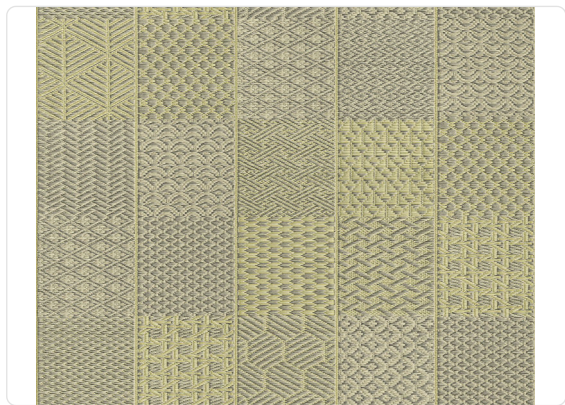

## Description

The collection focuses on Japan and its philosophy of furnishing. The inspiration for the designs and textures comes from tatami: the traditional hand-woven straw panels.

80,00 cm - 31.50 in

## Technical specifications

SKU	50484
Width	1,00 m - 3.28 ft
Length	10,05 m - 32.964 ft
Composition	HEAVY WEIGHT VINYL
Base Support	NON-WOVEN LONG FIBER
Sold by	ROLL
Repeat	80,00 cm - 31.50 in
Match	STRAIGHT MATCH
Vertical repeat	80,00 cm - 31.50 in
Fire rating	B-S2,D0
Strippability	STRIPPABLE
Paste	PASTE THE WALL
Recommended glue	JV ADHESJVE OR JV ADHESJVE CONTRACT SUPER STRONG
Washability	EXTRA WASHABLE

## Colors (6)

50480

50482

50483

50484

50481

50485